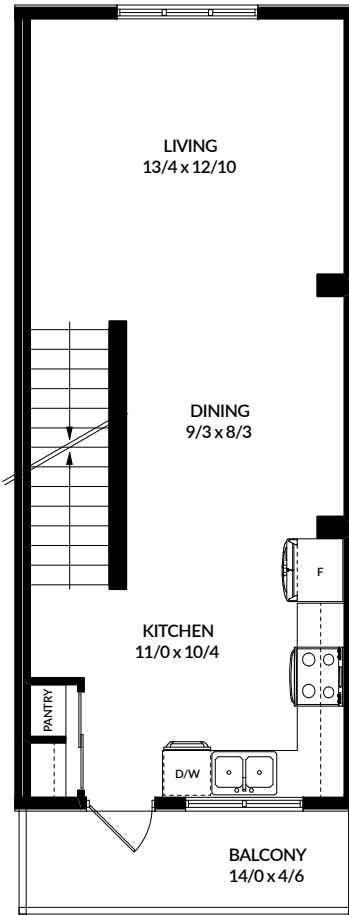

CORNERSTONE
AT UPLANDS

MAIN FLOOR

SECOND FLOOR

THIRD FLOOR

ABBEY

3 BED – 2.5 BATH
1098 Sq. Ft.