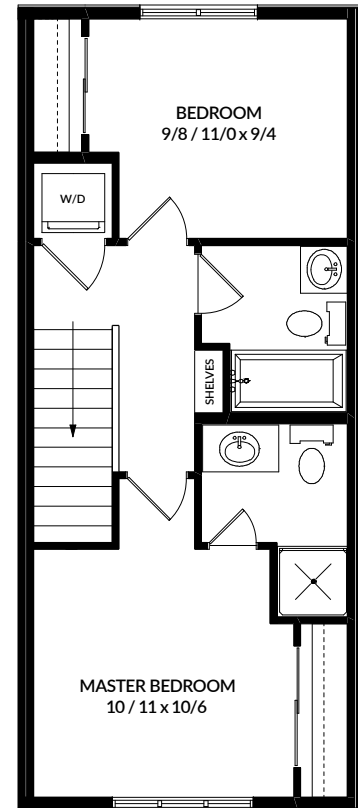

CORNERSTONE
AT UPLANDS

MAIN FLOOR

SECOND FLOOR

THIRD FLOOR

ABBEY

3 BED – 2.5 BATH
1098 Sq. Ft.