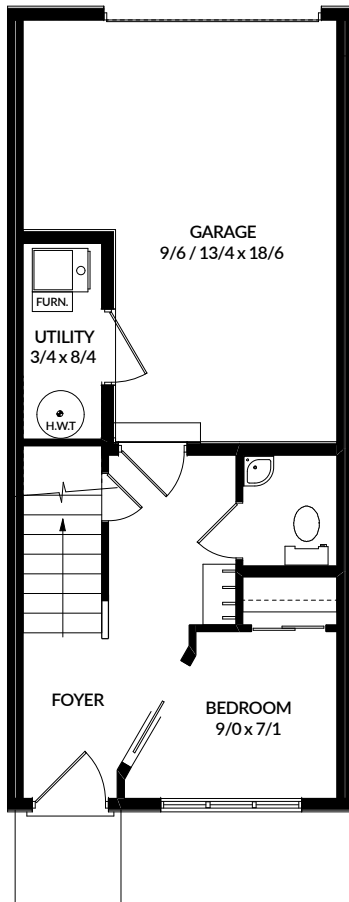

CORNERSTONE
AT UPLANDS

MAIN FLOOR

SECOND FLOOR

THIRD FLOOR

ABBEY

3 BED – 2.5 BATH
1098 Sq. Ft.