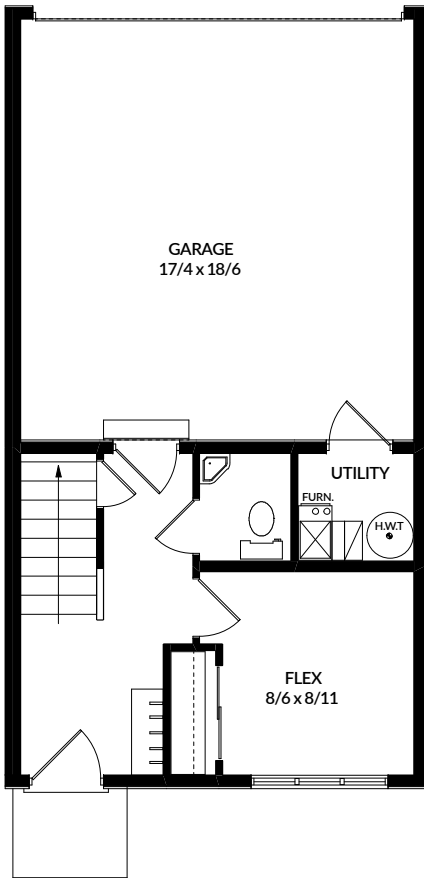

# CORNERSTONE AT UPLANDS

MAIN FLOOR

SECOND FLOOR

THIRD FLOOR

## MADELYN II

3 BED – 2.5 BATH  
1433 Sq. Ft.