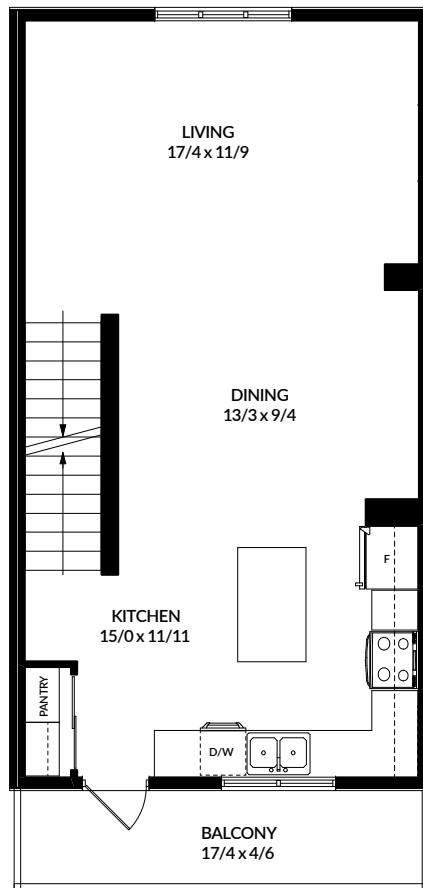

# CORNERSTONE AT UPLANDS

MAIN FLOOR

SECOND FLOOR

THIRD FLOOR

## MADELYN II

3 BED – 2.5 BATH  
1433 Sq. Ft.