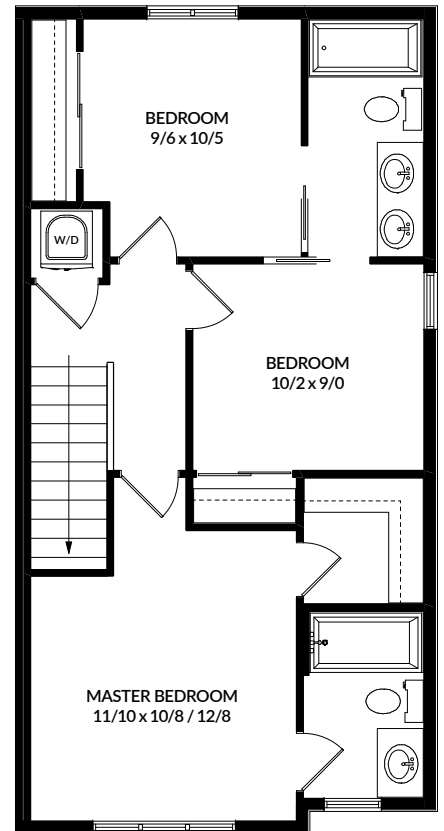

# CORNERSTONE AT UPLANDS

MAIN FLOOR

SECOND FLOOR

THIRD FLOOR

## MADELYN II

3 BED – 2.5 BATH  
1433 Sq. Ft.