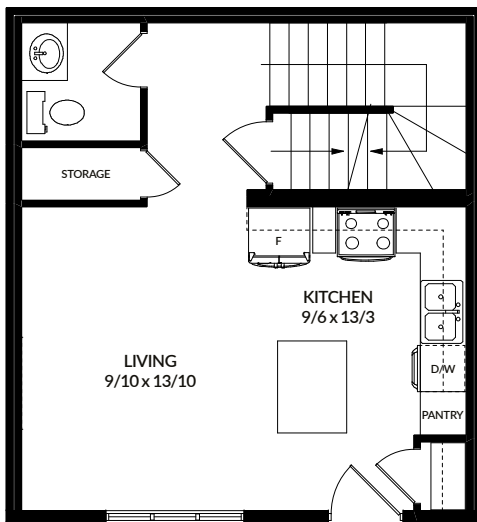

# CORNERSTONE AT UPLANDS

LOWER FLOOR

MAIN FLOOR

SECOND FLOOR

**MILA**

3 BED – 2.5 BATH  
1138 Sq. Ft.