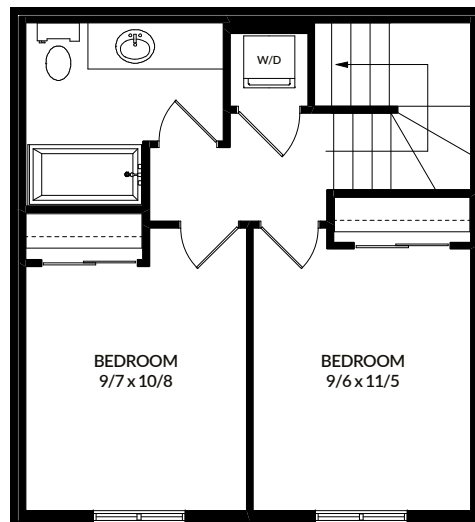

# CORNERSTONE AT UPLANDS

LOWER FLOOR

MAIN FLOOR

SECOND FLOOR

**MILA**

3 BED – 2.5 BATH  
1138 Sq. Ft.