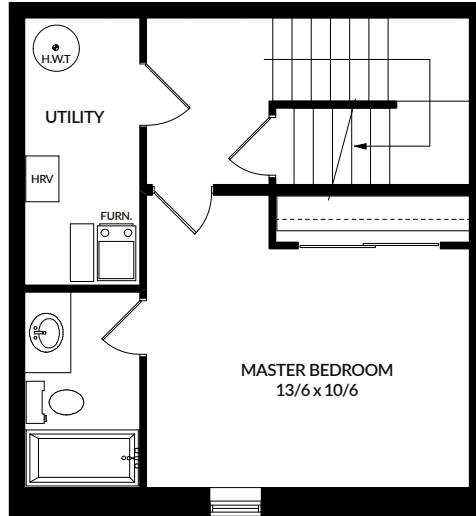

# CORNERSTONE AT UPLANDS

LOWER FLOOR

MAIN FLOOR

SECOND FLOOR

**MILA**

3 BED – 2.5 BATH  
1138 Sq. Ft.