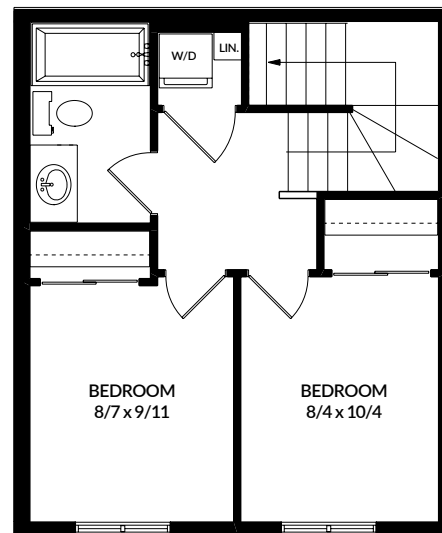

CORNERSTONE AT UPLANDS

LOWER FLOOR

MAIN FLOOR

SECOND FLOOR

QUINN

3 BED – 2.5 BATH
1030 Sq. Ft.