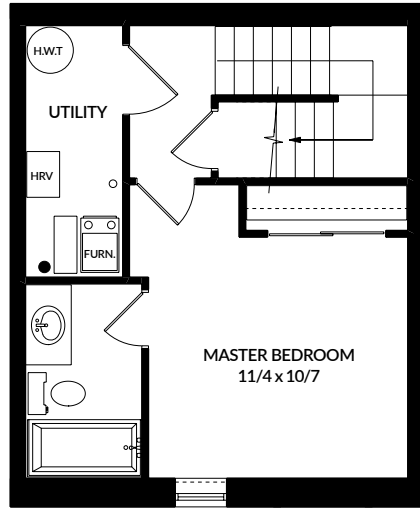

CORNERSTONE AT UPLANDS

LOWER FLOOR

MAIN FLOOR

SECOND FLOOR

QUINN

3 BED – 2.5 BATH
1030 Sq. Ft.