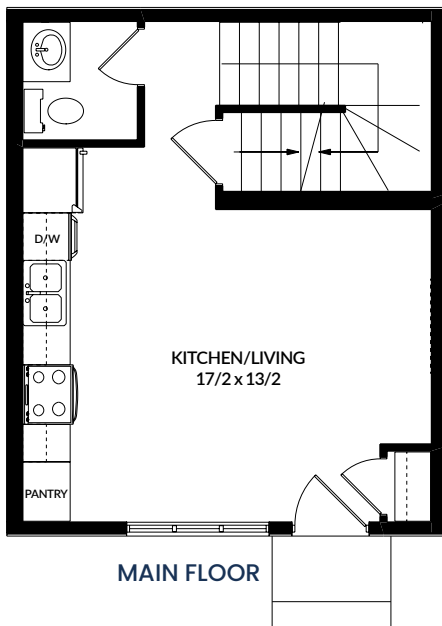

CORNERSTONE AT UPLANDS

LOWER FLOOR

MAIN FLOOR

SECOND FLOOR

QUINN

3 BED – 2.5 BATH
1030 Sq. Ft.